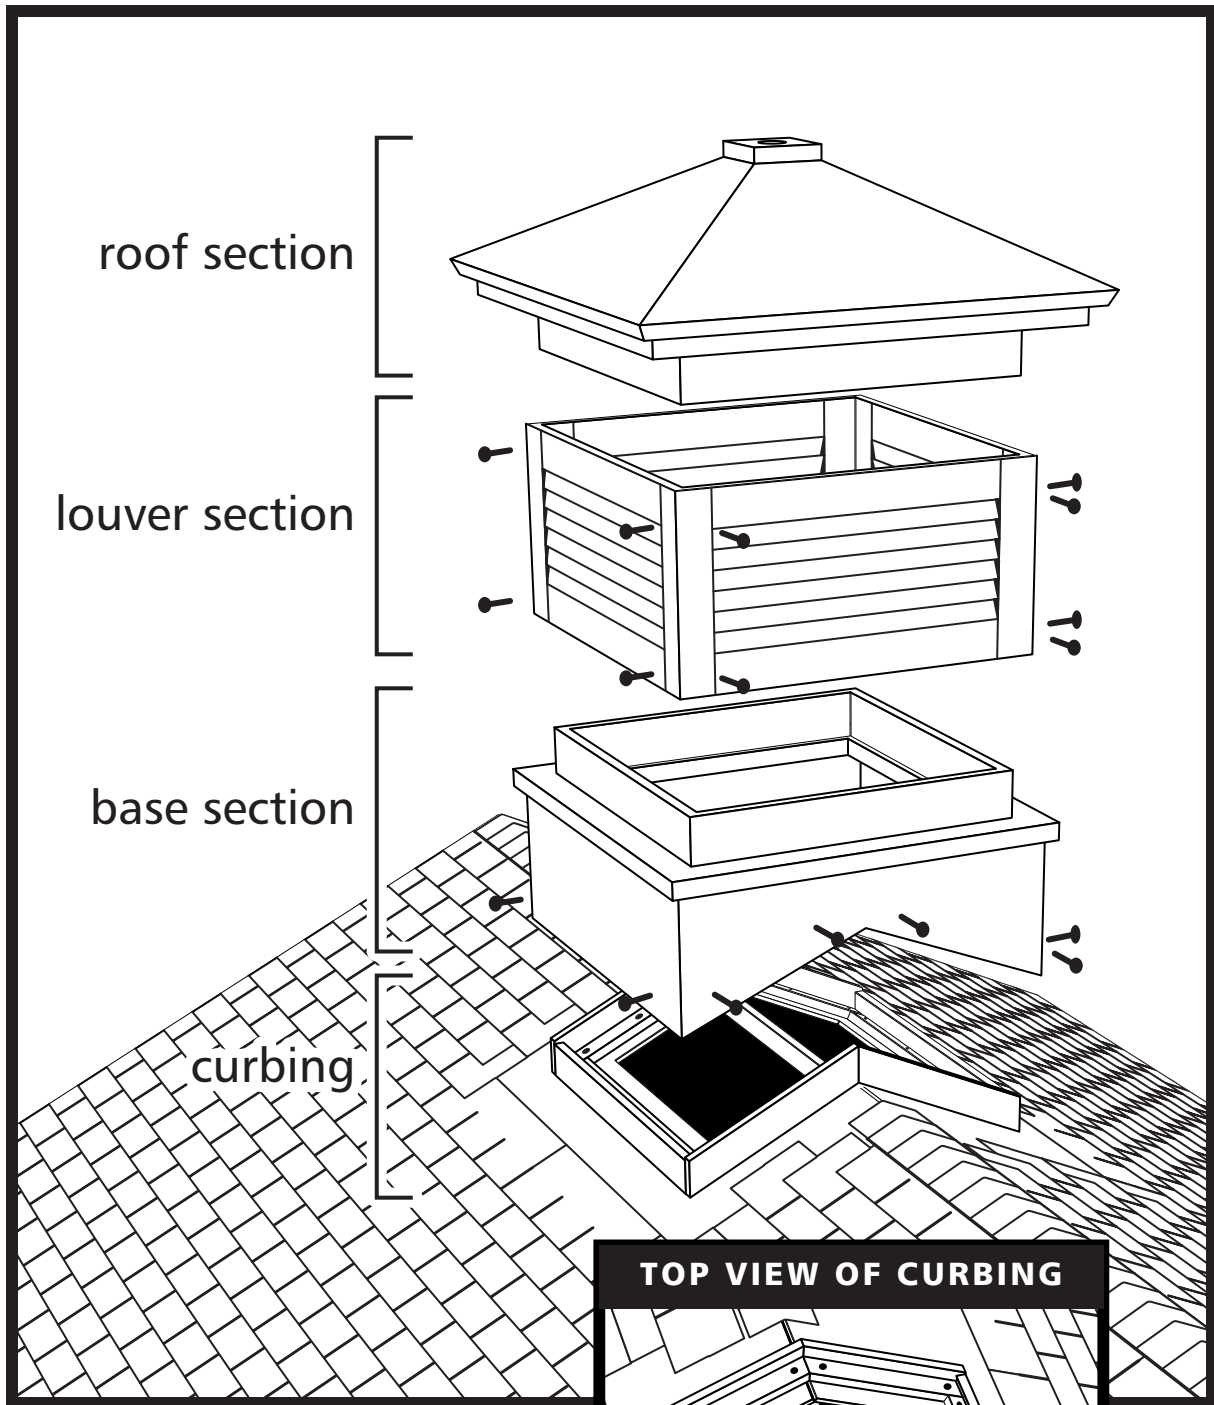

Cupola Curbing Detail

**NEW
CONCEPT
LOUVERS**™

Toll-free: 1-800-635-6448

Fax: (801) 489-0606