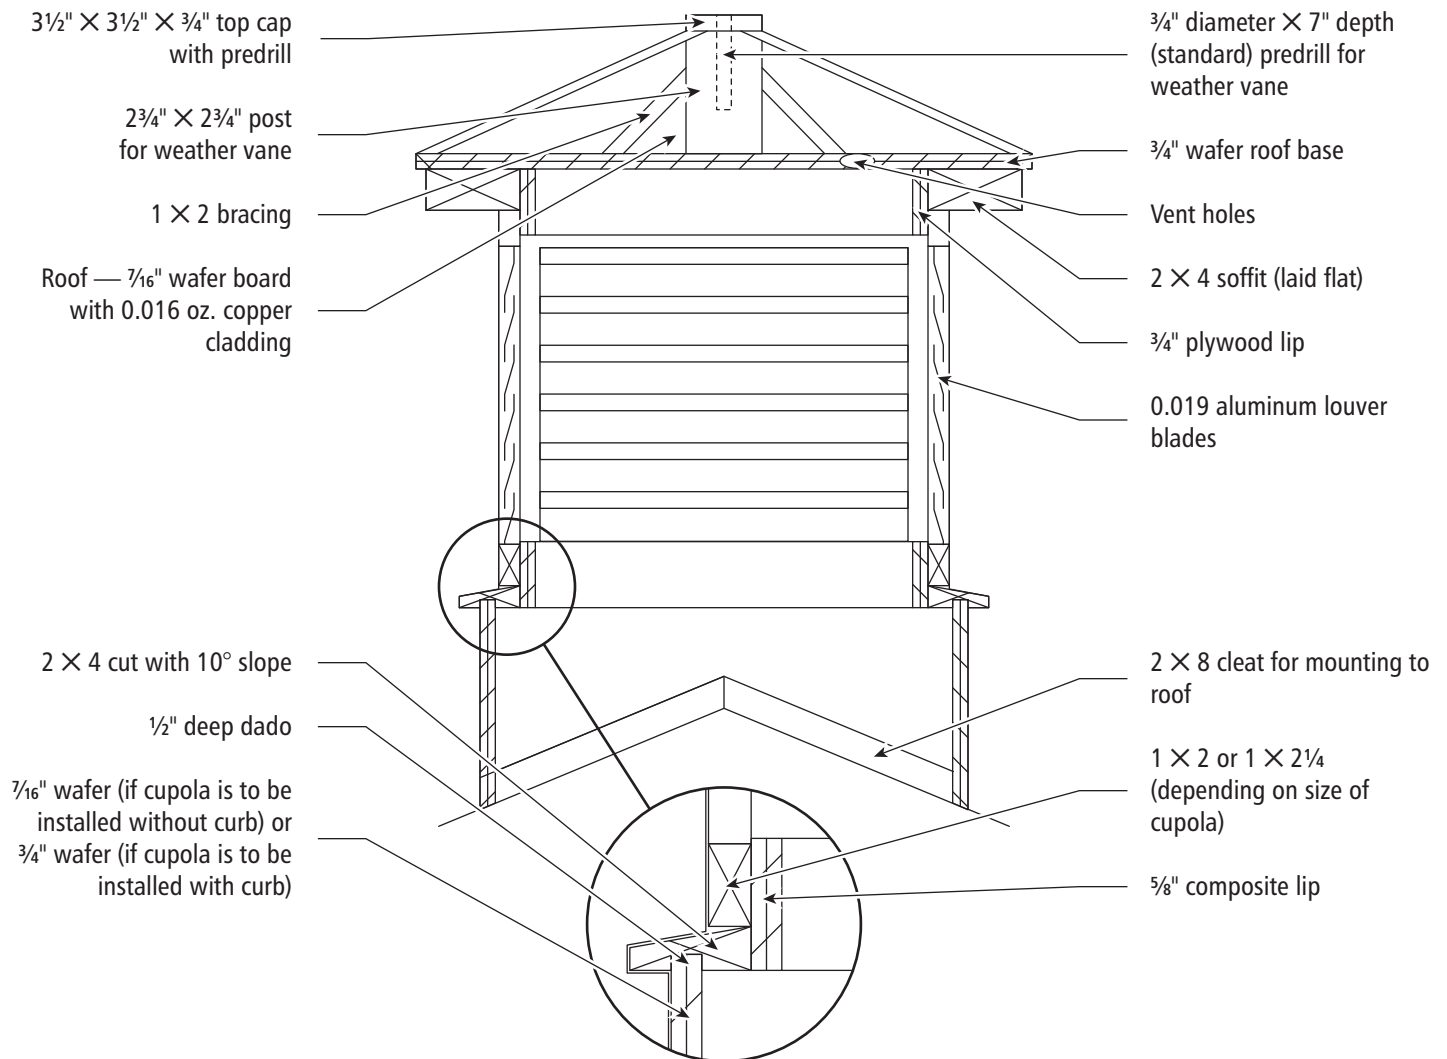

Cupola Detail

Cladding:

- All exterior surfaces except roof cladded with coated aluminum coil stock
- Roof cladded with 16 oz. copper

Fasteners:

- Black Phillips bulge head coarse thread screws
- 1 1/4" 18-gauge galvanized steel finish nails
- 1/2" x 1 1/2" 16-gauge crown staples