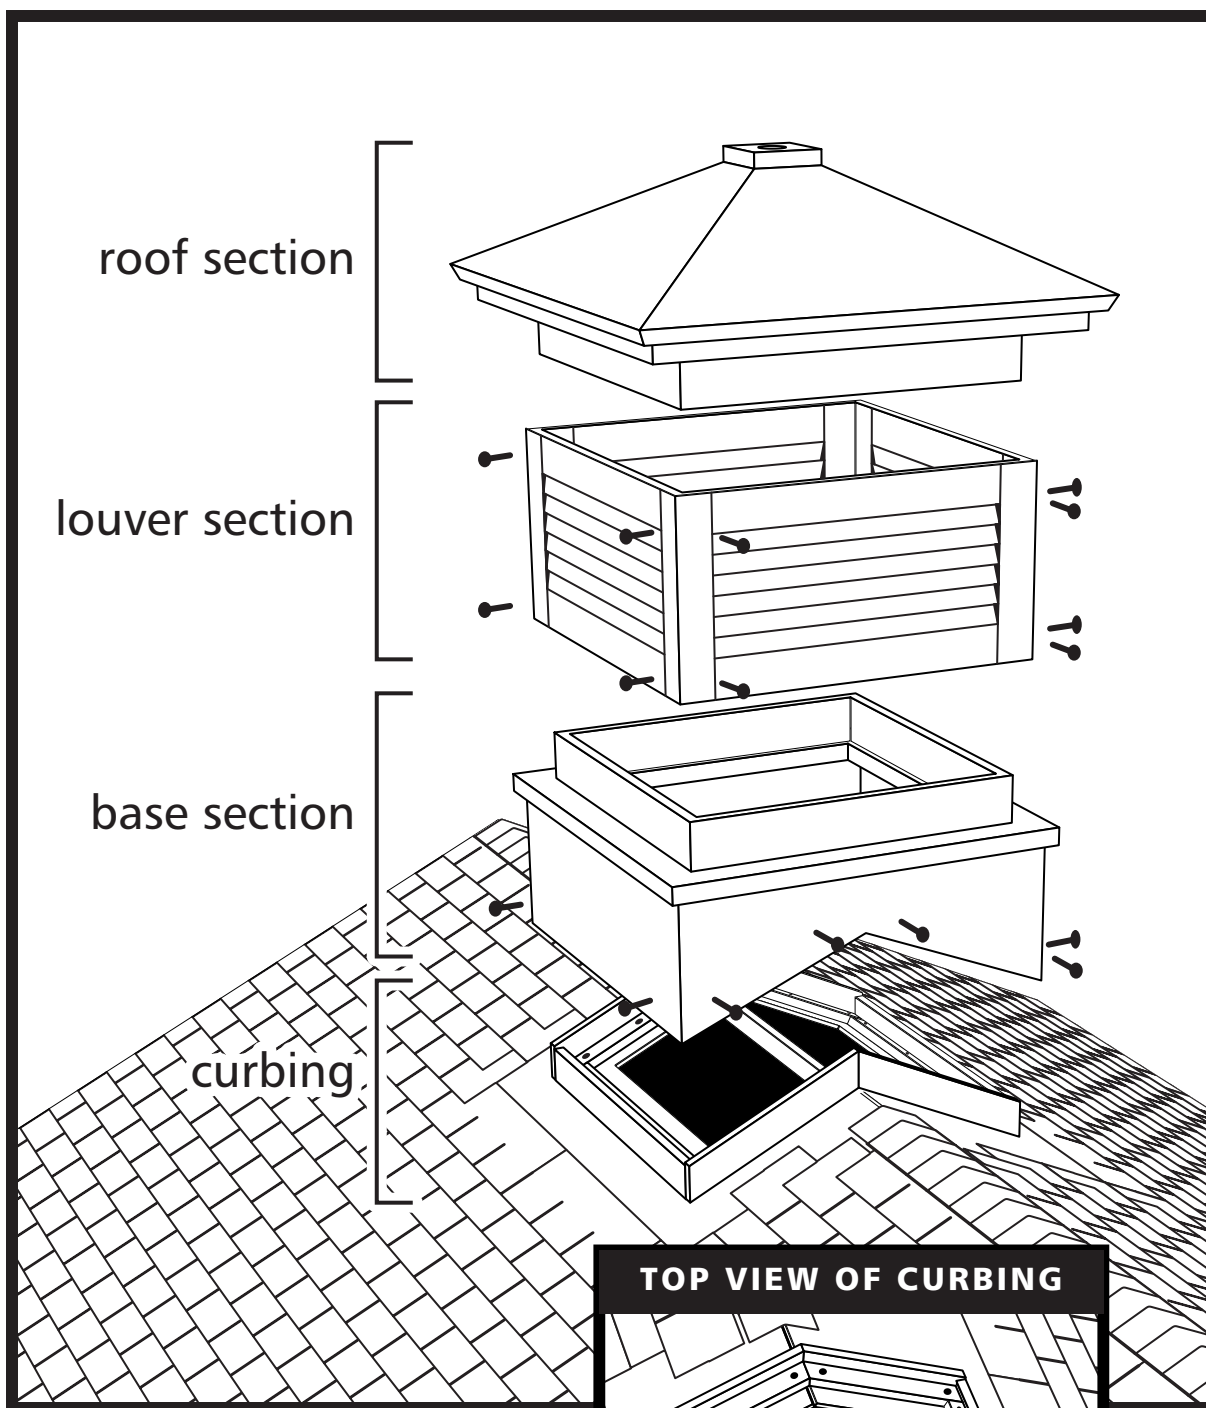

Cupola Curbing Detail

**NEW
CONCEPT
LOUVERS™**

Toll-free: 1-800-635-6448

Fax: (801) 489-0606